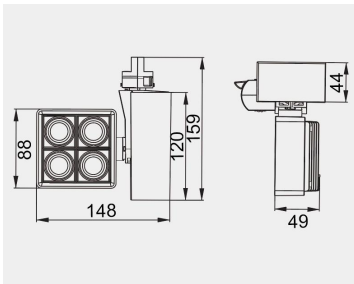

Eurolumen • Light Fixture Specifications Table

ELX411

TECHNICAL DATA

Wattage: 15W 20W

SDCM: ≤ 5

Color Temperature (CCT): 2700K/3000K/3500K/4000K

CRI: 90

Beam Angle: 15° 24° 36° 45°