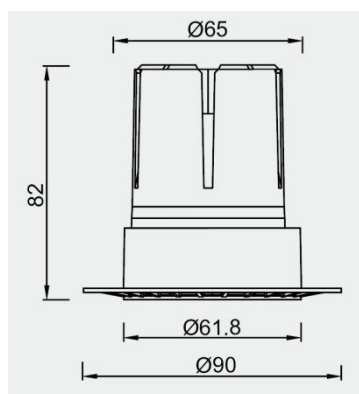

Eurolumen · Light Fixture Specifications Table

ELE022

TECHNICAL DATA

Wattage: 10W

SDCM: ≤ 5

Color Temperature (CCT): 2700K/3000K/4000K

CRI: 90

Beam Angle: 15° 24° 36° 55°

Voltage: 220V

Dimming Support: DALI Bluetooth 0-10V ON/OFF

Useful Life: 50,000h

Warranty: 5 Years