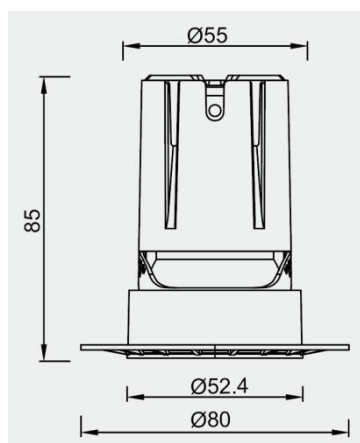

Eurolumen · Light Fixture Specifications Table

ELE002

TECHNICAL DATA

Wattage: 9W

SDCM: ≤ 5

Color Temperature (CCT): 2700K/3000K/4000K

CRI: 90

Beam Angle: 15° 24° 36° 55°

Voltage: 220V

Dimming Support: DALI Bluetooth 0-10V ON/OFF

Useful Life: 50,000h

Warranty: 5 Years