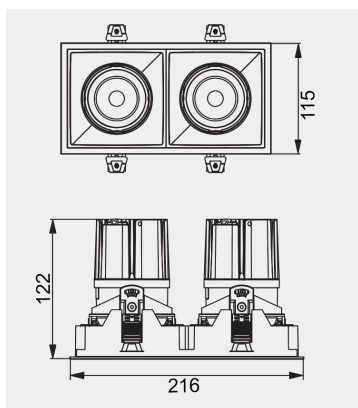

Eurolumen • Light Fixture Specifications Table

ELX332

TECHNICAL DATA

Wattage: 30W 40W 50W

SDCM: ≤ 5

Color Temperature (CCT): 2700K/3000K/3500K/4000K

CRI: 90

Beam Angle: 15° 24° 36° 55°