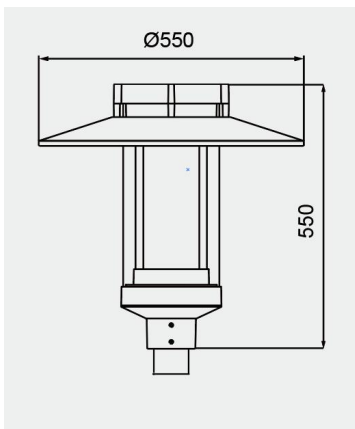

Eurolumen · Light Fixture Specifications Table

ELA000

TECHNICAL DATA

Wattage: 20W 30W 40W 55W

SDCM: ≤ 5

Color temperature (CCT): 2700K/3000K/4000K

CRI: 80

Beam Angle: Asymmetric160*60° Symmetrical160*60° Circular150°