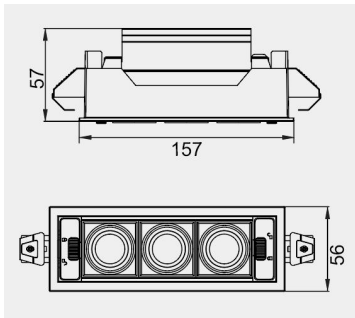

Eurolumen • Light Fixture Specifications Table

ELX362

TECHNICAL DATA

Wattage: 10W 15W

SDCM: ≤ 5

Color Temperature (CCT): 2700K/3000K/3500K/4000K

CRI: 90

Beam Angle: 15° 24° 36° 45°

Voltage: 220V

Dimming Support: DALI Bluetooth 0-10V ON/OFF

Useful Life: 50,000h

Warranty: 5 Years