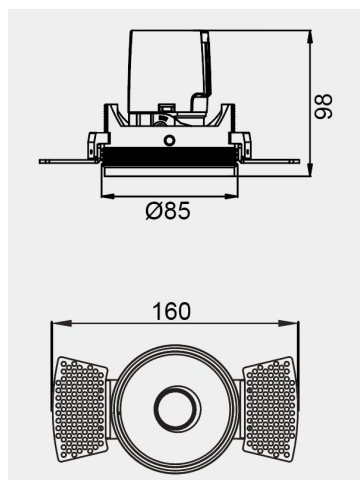

Eurolumen • Light Fixture Specifications Table

ELX001

TECHNICAL DATA

Wattage: 8W 10W 12W

SDCM: ≤ 5

Color Temperature (CCT): 2700K/3000K/3500K/4000K

CRI: 90

Beam Angle: 10° 15° 24° 36° 55°