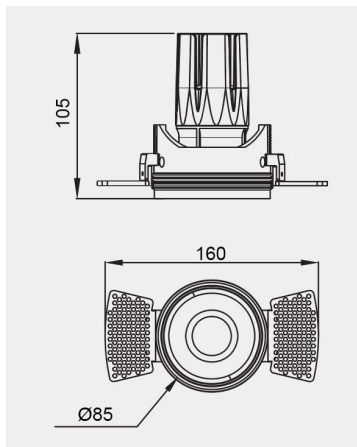

Eurolumen • Light Fixture Specifications Table

ELX105

TECHNICAL DATA

Wattage: 8W 12W 15W

SDCM: ≤ 5

Color Temperature (CCT): 2700K/3000K/3500K/4000K

CRI: 90

Beam Angle: 15° 24° 36° 45° 55°

Voltage: 220V

Dimming Support: DALI Bluetooth 0-10V ON/OFF

Useful Life: 50,000h

Warranty: 5 Years