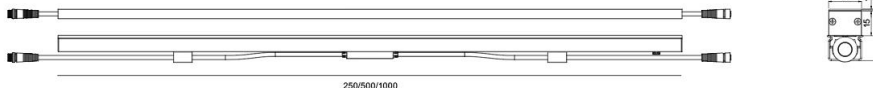

ELA606

TECHNICAL DATA

Wattage: 12W 15W

SDCM: ≤ 5

Color temperature (CCT): 2700K/3000K/4000K/ RGB/RGBW

CRI: 80

Beam Angle: 120°

Voltage: 24V

Dimming Support: DMX512 Bluetooth ON/OFF

Finish: Grey

Material: Aluminum Alloy+Polycarbonate (PC)

Useful life: 50,000h

Warranty: 5 Years

PERFORMANCE

Image may not match reference. EUROLUMEN reserves the right to amend any of the product's components. The data related to flux, power and colour temperature maybe subject to changes made by the manufacturer.