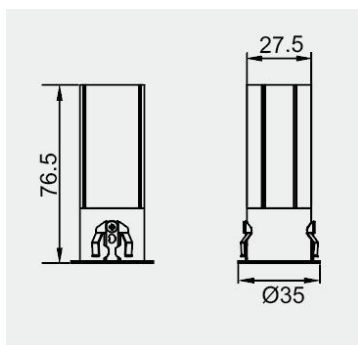

Eurolumen · Light Fixture Specifications Table

ELX104

TECHNICAL DATA

Wattage: 3W

SDCM: ≤ 5

Color Temperature (CCT): 2700K/3000K/4000K

CRI: 90

Beam Angle: 15° 24° 36°

Voltage: 220V

Dimming Support: ON/OFF

Useful Life: 50,000h

Warranty: 5 Years