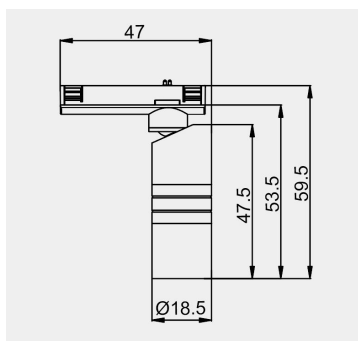

Eurolumen • Light Fixture Specifications Table

ELX703

TECHNICAL DATA

Wattage: 3W

SDCM: ≤ 5

Color Temperature (CCT): 2700K/3000K/3500K/4000K

CRI: 90

Beam Angle: 15° 24° 36° 60°