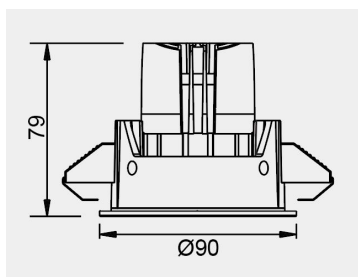

Eurolumen • Light Fixture Specifications Table

ELX002

TECHNICAL DATA

Wattage: 6W 8W

SDCM: ≤ 5

Color Temperature (CCT): 2700K/3000K/3500K/4000K

CRI: 90

Beam Angle: 10° 15° 24° 36° 55°