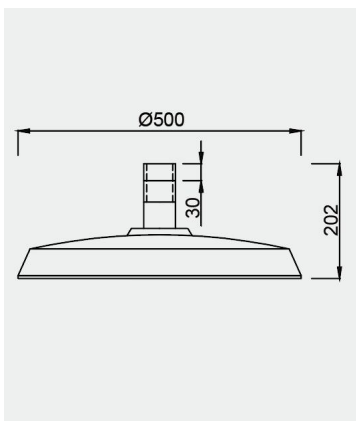

Eurolumen · Light Fixture Specifications Table

ELA005

TECHNICAL DATA

Wattage: 30W 40W 55W 60W 70W 80W 90W 100W 105W

SDCM: ≤ 5

Color temperature (CCT): 2700K/3000K/4000K

CRI: 80

Beam Angle: Asymmetric160*60° Symmetrical160*60° Circular150°

Voltage: 220V

Dimming Support: ON/OFF

Finish: Black

material: Optical Grade PMMA Lampshades

Useful life: 50,000h

Warranty: 5 Years

PERFORMANCE

Image may not match reference. EUROLUMEN reserves the right to amend any of the product's components. The data related to flux, power and colour temperature maybe subject to changes made by the manufacturer.