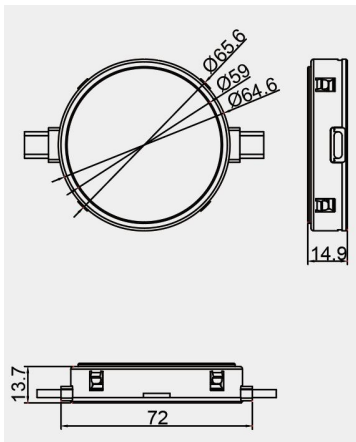

Eurolumen • Light Fixture Specifications Table

ELA208

TECHNICAL DATA

Wattage: 2.6W 2.8W 3W

SDCM: ≤ 5

Color temperature (CCT): 2700K/3000K/4000K/RGB/RGBW

CRI: 80

Beam Angle: 120°

Voltage: 24V

Dimming Support: DMX512 ON/OFF

Finish: Black

Diffuser material: Polycarbonate (PC)

Useful life: 50,000h

Warranty: 5 Years

PERFORMANCE

Image may not match reference. EUROLUMEN reserves the right to amend any of the product's components. The data related to flux, power and colour temperature maybe subject to changes made by the manufacturer.