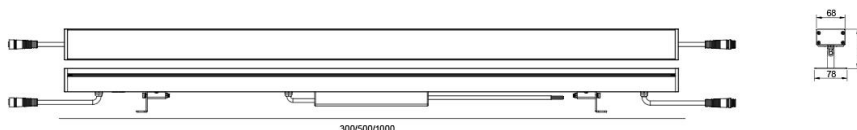

PERFORMANCE