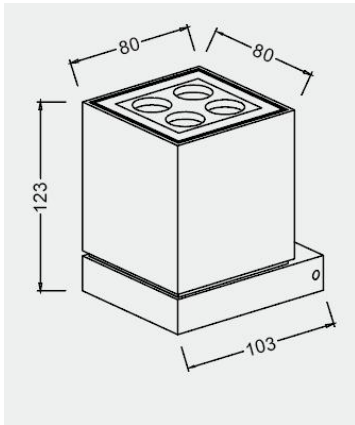

Eurolumen · Light Fixture Specifications Table

ELA309

TECHNICAL DATA

Wattage: 8W

SDCM: ≤ 5

Color temperature (CCT): 2700K/3000K/4000K

CRI: 80

Beam Angle: 12° 25° 30° 45° 60°