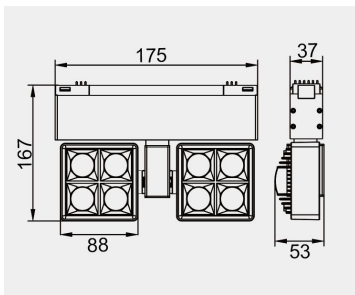

Eurolumen • Light Fixture Specifications Table

ELX673

TECHNICAL DATA

Wattage: 30W

SDCM: ≤ 5

Color Temperature (CCT): 2700K/3000K/3500K/4000K

CRI: 90

Beam Angle: 15° 24° 36° 45°