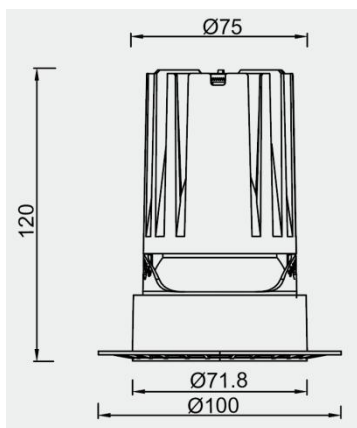

Eurolumen · Light Fixture Specifications Table

ELE030

TECHNICAL DATA

Wattage: 20W

SDCM: ≤ 5

Color Temperature (CCT): 2700K/3000K/4000K

CRI: 90

Beam Angle: 15° 24° 36° 55°

Voltage: 220V

Dimming Support: DALI Bluetooth 0-10V ON/OFF

Useful Life: 50,000h

Warranty: 5 Years