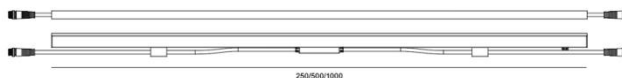

ELA602

TECHNICAL DATA

Wattage: 12W 15W

SDCM: ≤ 5

Color temperature (CCT): 2700K/3000K/4000K

CRI: 80

Beam Angle: 120°

Voltage: 24V

Dimming Support: DMX512 Bluetooth ON/OFF

Finish: Grey

Material: Aluminum Alloy+Acrylic Lampshade

Useful life: 50,000h

Warranty: 5 Years

PERFORMANCE

Image may not match reference. EUROLUMEN reserves the right to amend any of the product's components. The data related to flux, power and colour temperature maybe subject to changes made by the manufacturer.