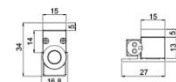

ELA602

TECHNICAL DATA

Wattage: 12W 15W

SDCM: ≤ 5

Color temperature (CCT): 2700K/3000K/4000K

CRI: 80

Beam Angle: 120°

Voltage: 24V

Dimming Support: DMX512 Bluetooth ON/OFF

Finish: Grey

Material: Aluminum Alloy+Acrylic Lampshade

Useful life: 50,000h

Warranty: 5 Years

PERFORMANCE

Image may not match reference. EUROLUMEN reserves the right to amend any of the product's components. The data related to flux, power and colour temperature maybe subject to changes made by the manufacturer.