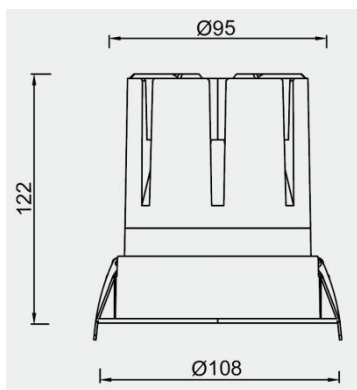

Eurolumen · Light Fixture Specifications Table

ELE044

TECHNICAL DATA

Wattage: 25W

SDCM: ≤ 5

Color Temperature (CCT): 2700K/3000K/4000K

CRI: 90

Beam Angle: 15° 24° 36° 55°

Voltage: 220V

Dimming Support: DALI Bluetooth 0-10V ON/OFF

Useful Life: 50,000h

Warranty: 5 Years