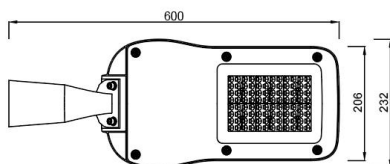

ELA054

TECHNICAL DATA

Wattage: 30W 50W 60W

SDCM: ≤ 5

Color temperature (CCT): 2700K/3000K/4000K/5700K/6500K

CRI: 70

Beam Angle: /

Voltage: 220V

Dimming Support: ON/OFF

Finish: Black

Material: Die-casting Aluminum Housing+Tempered Glass Mask

Useful life: 50,000h

Warranty: 5 Years

PERFORMANCE

Image may not match reference. EUROLUMEN reserves the right to amend any of the product's components. The data related to flux, power and colour temperature maybe subject to changes made by the manufacturer.