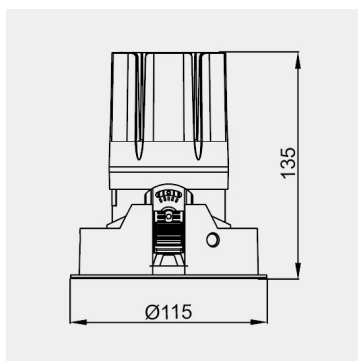

Eurolumen • Light Fixture Specifications Table

ELX232

TECHNICAL DATA

Wattage: 15W 20W 25W

SDCM: ≤ 5

Color Temperature (CCT): 2700K/3000K/3500K/4000K

CRI: 90

Beam Angle: Adjustable 15°~35°