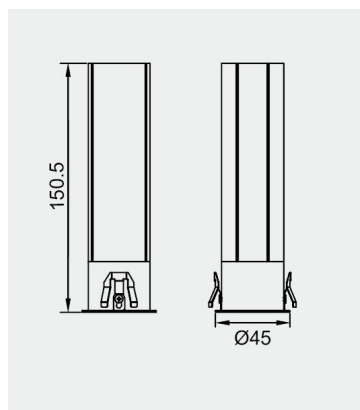

Eurolumen · Light Fixture Specifications Table

ELX110

TECHNICAL DATA

Wattage: 10W

SDCM: ≤ 5

Color Temperature (CCT): 2700K/3000K/4000K

CRI: 90

Beam Angle: 15° 24° 36°