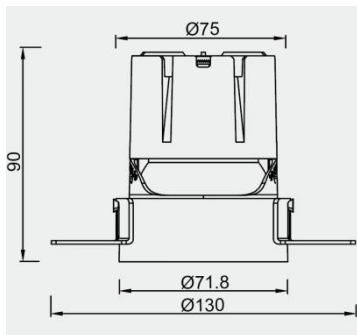

Eurolumen · Light Fixture Specifications Table

ELE027

TECHNICAL DATA

Wattage: 12W

SDCM: ≤ 5

Color Temperature (CCT): 2700K/3000K/4000K

CRI: 90

Beam Angle: 15° 24° 36° 55°