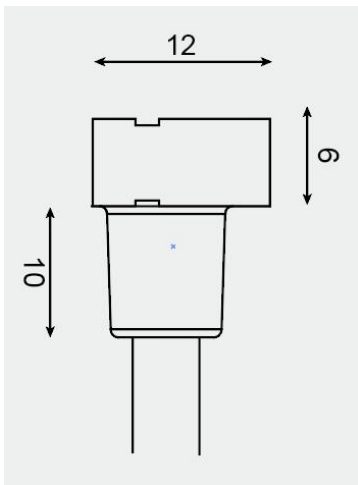

Eurolumen · Light Fixture Specifications Table

ELA818

TECHNICAL DATA

Wattage: 10W

SDCM: ≤ 5

Color temperature (CCT): 2700K/3000K/4000K

CRI: 90

Beam Angle: 120°

Voltage: 24V

Dimming Support: DALI Bluetooth DC0-10V DMX512 ON/OFF

Finish: White

material: Silicone

Useful life: 50,000h

Warranty: 5 Years

PERFORMANCE

FLECK
FREE

CE

CB

✓
RoHS

IP67

Image may not match reference. EUROLUMEN reserves the right to amend any of the product's components. The data related to flux, power and colour temperature may be subject to changes made by the manufacturer.