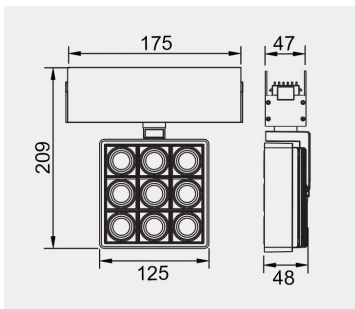

Eurolumen • Light Fixture Specifications Table

ELX626

TECHNICAL DATA

Wattage: 35W

SDCM: ≤ 5

Color Temperature (CCT): 2700K/3000K/3500K/4000K

CRI: 90

Beam Angle: 15° 24° 36° 45°

Voltage: 24V 48V

Dimming Support: ON/OFF

Useful Life: 50,000h

Warranty: 5 Years