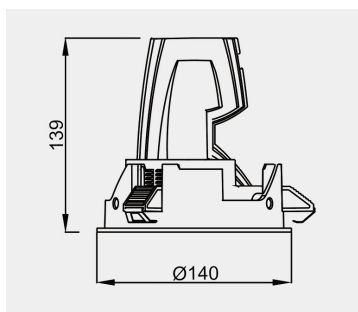

Eurolumen • Light Fixture Specifications Table

ELX237

TECHNICAL DATA

Wattage: 30W 35W 40W

SDCM: ≤ 5

Color Temperature (CCT): 2700K/3000K/3500K/4000K

CRI: 90

Beam Angle: 15° 24° 36°

Voltage: 220V

Dimming Support: DALI Bluetooth 0-10V ON/OFF

Useful Life: 50,000h

Warranty: 5 Years