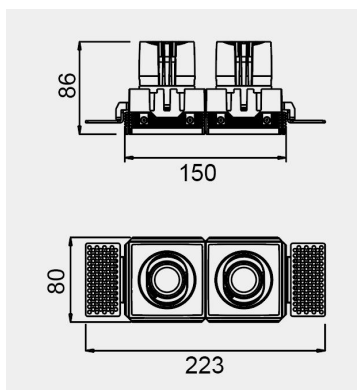

Eurolumen • Light Fixture Specifications Table

ELX063

TECHNICAL DATA

Wattage: 12W 16W

SDCM: ≤ 5

Color Temperature (CCT): 2700K/3000K/3500K/4000K

CRI: 90

Beam Angle: 15° 24° 36°