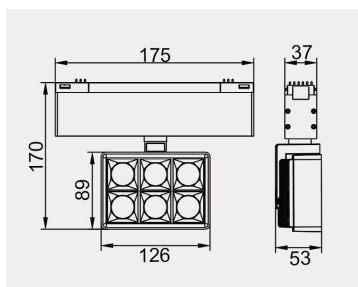

Eurolumen • Light Fixture Specifications Table

ELX675

TECHNICAL DATA

Wattage: 25W

SDCM: ≤ 5

Color Temperature (CCT): 2700K/3000K/3500K/4000K

CRI: 90

Beam Angle: 15° 24° 36° 45°