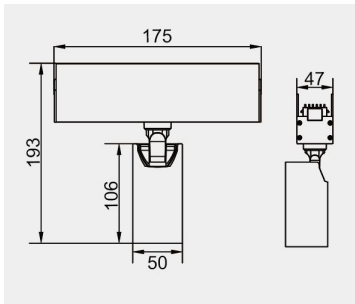

Eurolumen • Light Fixture Specifications Table

ELX616

TECHNICAL DATA

Wattage: 12W

SDCM: ≤ 5

Color Temperature (CCT): 2700K/3000K/3500K/4000K

CRI: 90

Beam Angle: 15° 24° 36° 50°