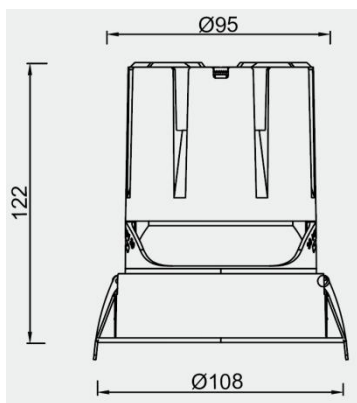

Eurolumen · Light Fixture Specifications Table

ELE040

TECHNICAL DATA

Wattage: 25W

SDCM: ≤ 5

Color Temperature (CCT): 2700K/3000K/4000K

CRI: 90

Beam Angle: 15° 24° 36° 55°