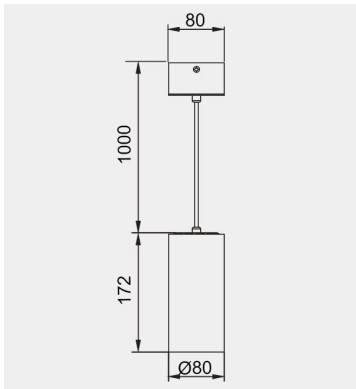

Eurolumen • Light Fixture Specifications Table

ELX507

TECHNICAL DATA

Wattage: 8W 10W

SDCM: ≤ 5

Color Temperature (CCT): 2700K/3000K/3500K/4000K

CRI: 90

Beam Angle: Adjustable 15°~35°

Voltage: 220V

Dimming Support: DALI Bluetooth 0-10V ON/OFF

Useful Life: 50,000h

Warranty: 5 Years