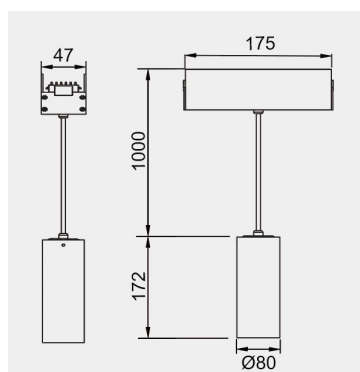

Eurolumen • Light Fixture Specifications Table

ELX630

TECHNICAL DATA

Wattage: 12W

SDCM: ≤ 5

Color Temperature (CCT): 2700K/3000K/3500K/4000K

CRI: 90

Beam Angle: 15° 24° 36° 45° 55°