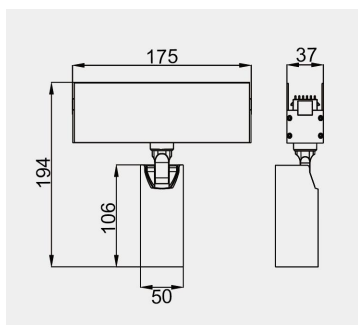

Eurolumen • Light Fixture Specifications Table

ELX667

TECHNICAL DATA

Wattage: 12W

SDCM: ≤ 5

Color Temperature (CCT): 2700K/3000K/3500K/4000K

CRI: 90

Beam Angle: 15° 24° 36° 50°